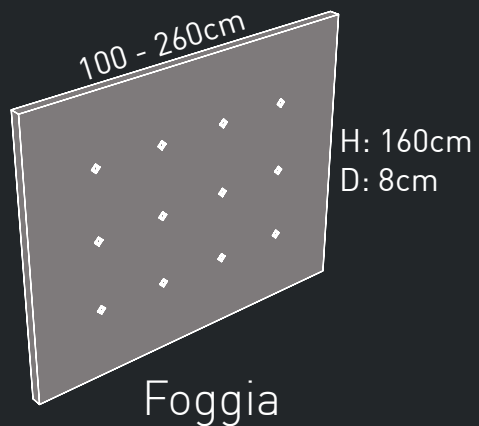

2 Motors model Lecture

Fixed model Basic

Phases headboards

	single bed				double bed					
	90	100	150	160	180	200	220	240	260	
“SIZE TO FIT” - collection										
Foggia		✓	✓	✓	✓	✓	✓	✓	✓	✓
Fermo	✓	✓	✓	✓	✓	✓	✓	✓	✓	✓
Frascati	✓	✓	✓	✓	✓	✓	✓	✓	✓	✓
Firenze					✓	✓	✓	✓	✓	✓