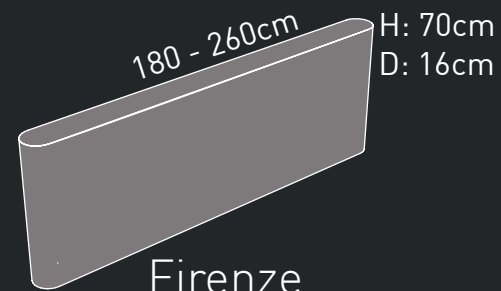

Phases headboards

	single bed				double bed					
	90	100	150	160	180	200	220	240	260	
“SIZE TO FIT” - collection										
Foggia		✓	✓	✓	✓	✓	✓	✓	✓	✓
Fermo	✓	✓	✓	✓	✓	✓	✓	✓	✓	✓
Frascati	✓	✓	✓	✓	✓	✓	✓	✓	✓	✓
Firenze					✓	✓	✓	✓	✓	✓

Firenze