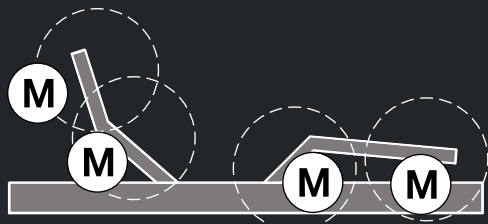

Phases BASIC

Phases LECTURE

Phases QUATRO

Phases Boxspring versions

Lengths 200/210/220

VERSIONS	single		double			
	90	100	150	160	180	200
QUATRO	✓	✓	✓	✓	✓	✓
LECTURE	✓	✓	✓	✓	✓	✓
BASIC	✓	✓	✓	✓	✓	✓

4 Motors model Quatro

2 Motors model Lecture

Fixed model Basic

Phases headboards

	single bed				double bed					
	90	100	150	160	180	200	220	240	260	
“SIZE TO FIT” - collection										
Foggia		✓	✓	✓	✓	✓	✓	✓	✓	✓
Fermo	✓	✓	✓	✓	✓	✓	✓	✓	✓	✓
Frascati	✓	✓	✓	✓	✓	✓	✓	✓	✓	✓
Firenze					✓	✓	✓	✓	✓	✓