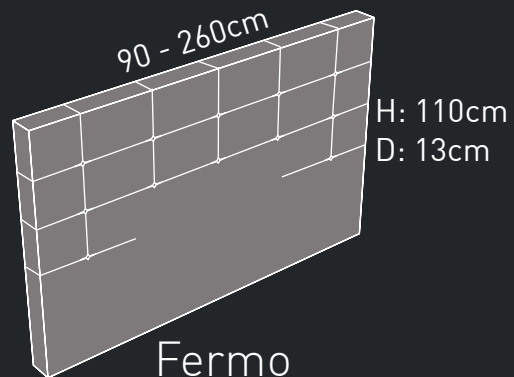

Phases headboards

	single bed				double bed					
	90	100	150	160	180	200	220	240	260	
“SIZE TO FIT” - collection										
Foggia		✓	✓	✓	✓	✓	✓	✓	✓	✓
Fermo	✓	✓	✓	✓	✓	✓	✓	✓	✓	✓
Frascati	✓	✓	✓	✓	✓	✓	✓	✓	✓	✓
Firenze					✓	✓	✓	✓	✓	✓

Fermo