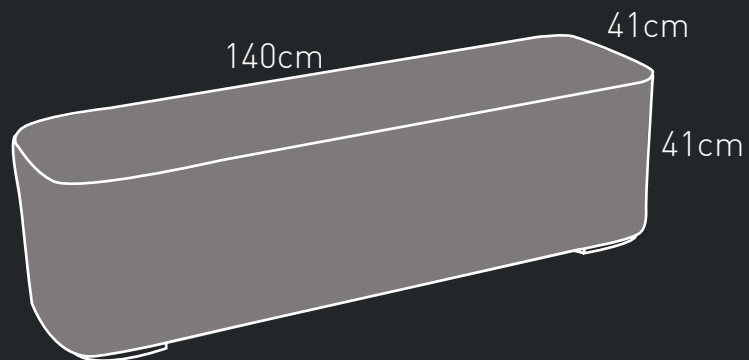

Phases accessories